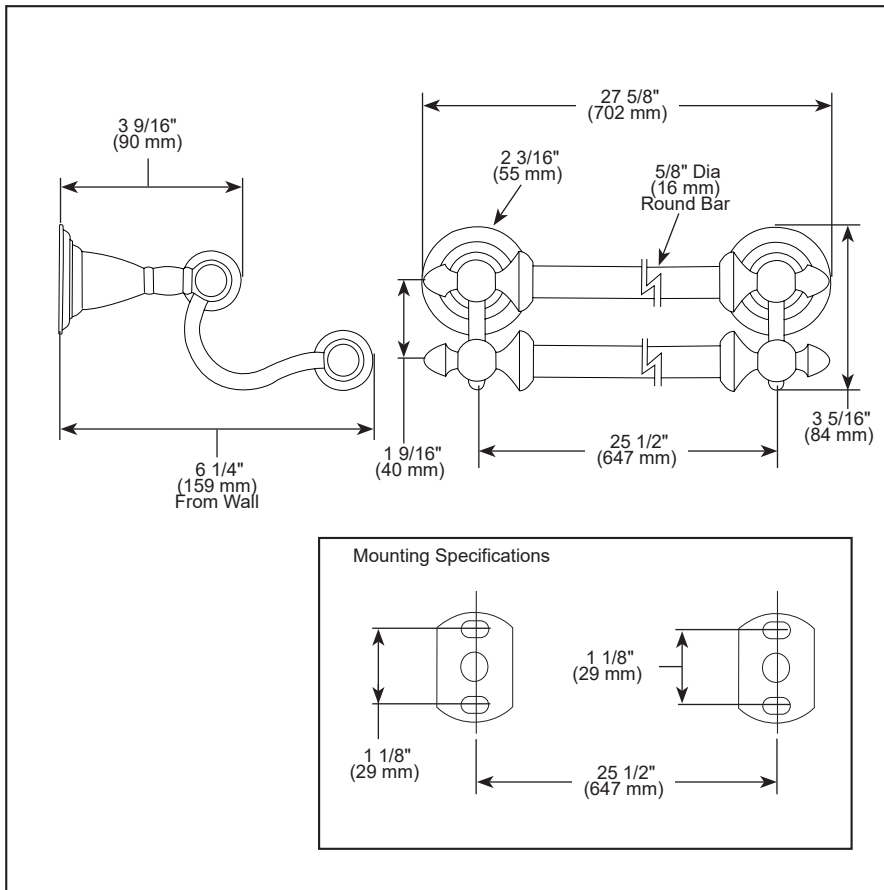

## ACCESSORIES

- Victorian® Series
- 24" Double Towel Bar

75224-▲

### STANDARD SPECIFICATIONS:

- Wood blocking is preferable behind all wall surfaces. If wood blocking is not available, the following fasteners are suggested: Tile/Masonry-Plastic or lead Anchors Plaster/drywall-Toggle bolts.
- Mounting hardware and mounting template included with product.